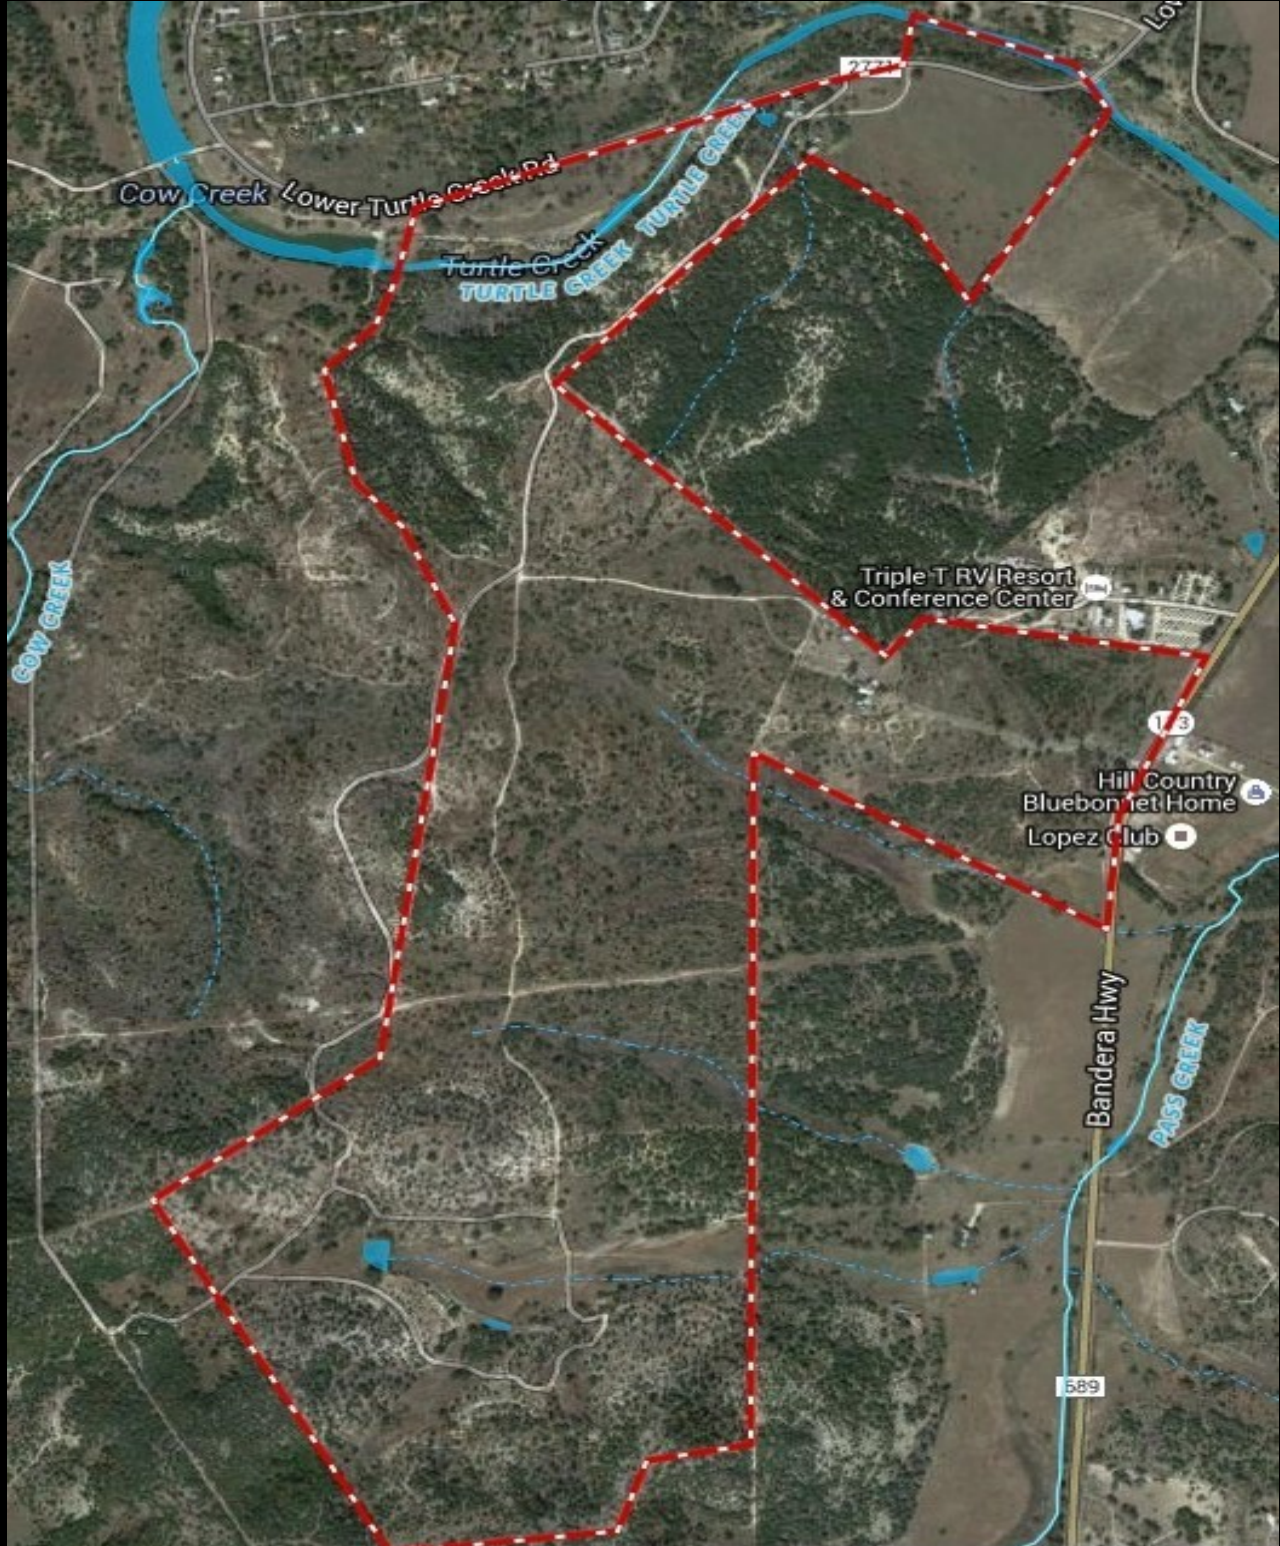

552 acre Winn's Tortuga Ranch near Kerrville, Texas