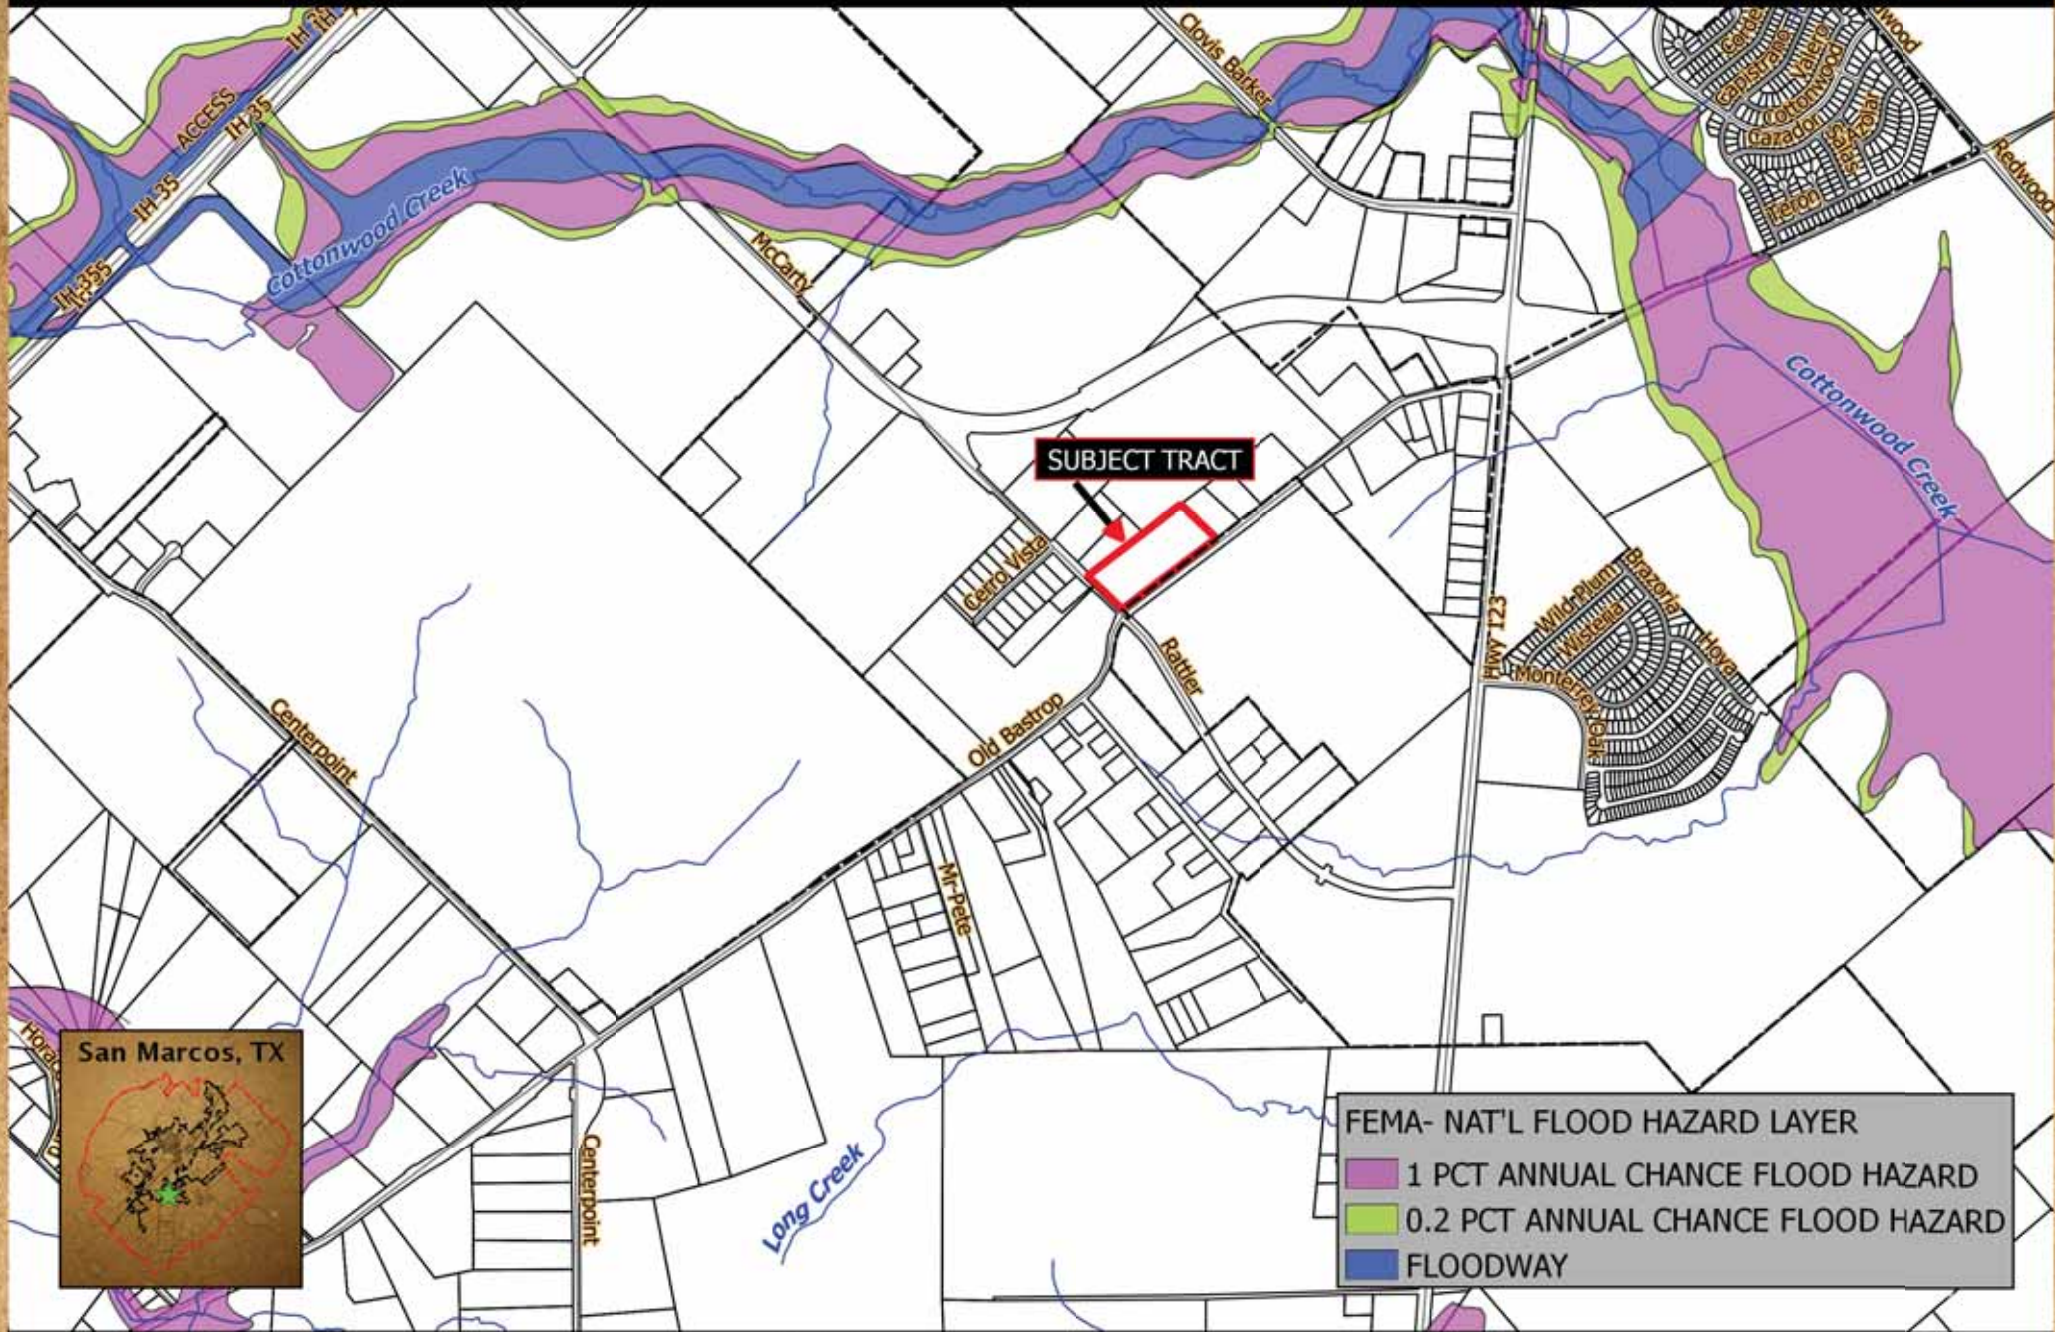

~9.97 acres

Floodplain

for sale

FEMA- NAT'L FLOOD HAZARD LAYER

- 1 PCT ANNUAL CHANCE FLOOD HAZARD
- 0.2 PCT ANNUAL CHANCE FLOOD HAZARD
- FLOODWAY

Map holds no warranties, express or implied.

0 1000 2000 3000 4000 ft